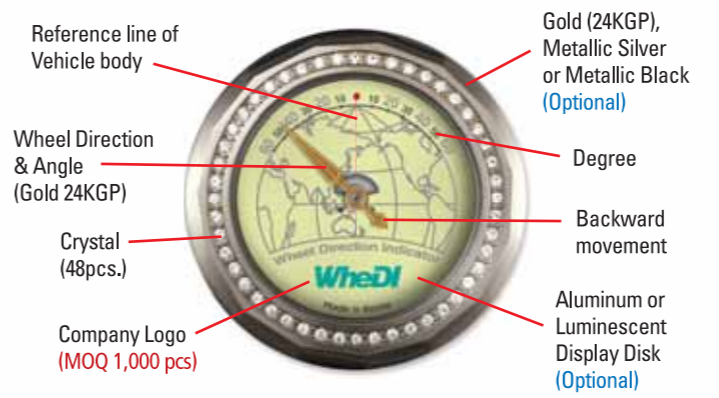

Jewelry Crystal Wheel Direction Indicating System

Description

Luminescent display in the dark place (Optional)
With strong light absorbing-emitting luminescent display disk, it emits light in total darkness after absorbing sunlight for 3 minutes or fluorescent light for 10 ~ 20 minutes. This light absorbing-emitting process can be repeated indefinitely.

* Your backward direction of front wheels will be shown through the small arrow direction.