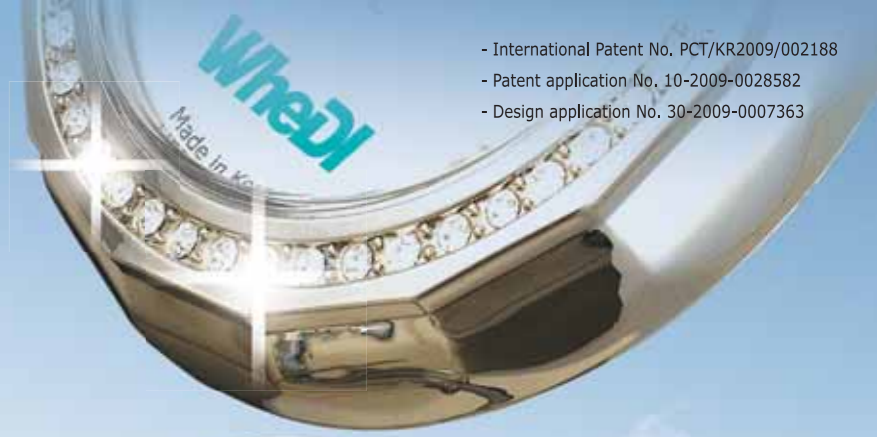

- International Patent No. PCT/KR2009/002188
- Patent application No. 10-2009-0028582
- Design application No. 30-2009-0007363