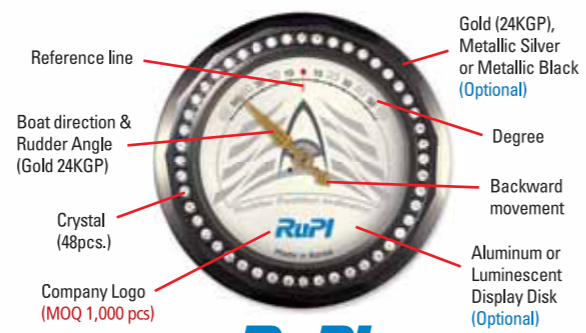

The RuPI (Rudder Position Indicator) is developed to aid safe anchoring and docking even in a narrow space manoeuvring as it allows the driver to recognize the angles and direction motion of the bow of the motor boat. It can be easily attached on the centre of the steering wheel.

RuPI makes boating more fun !!

Decorated with **Crystal**

Most novice boat drivers have difficulty while anchoring or docking the boat and may drive backwards and forwards several times due to their inability to accurately determine the direction of the rudder.

This may cause unnecessary stress on the boat and result in an increase in fuel costs.

The RuPI provides boat drivers the instrument they need to properly dock and undock the boat.